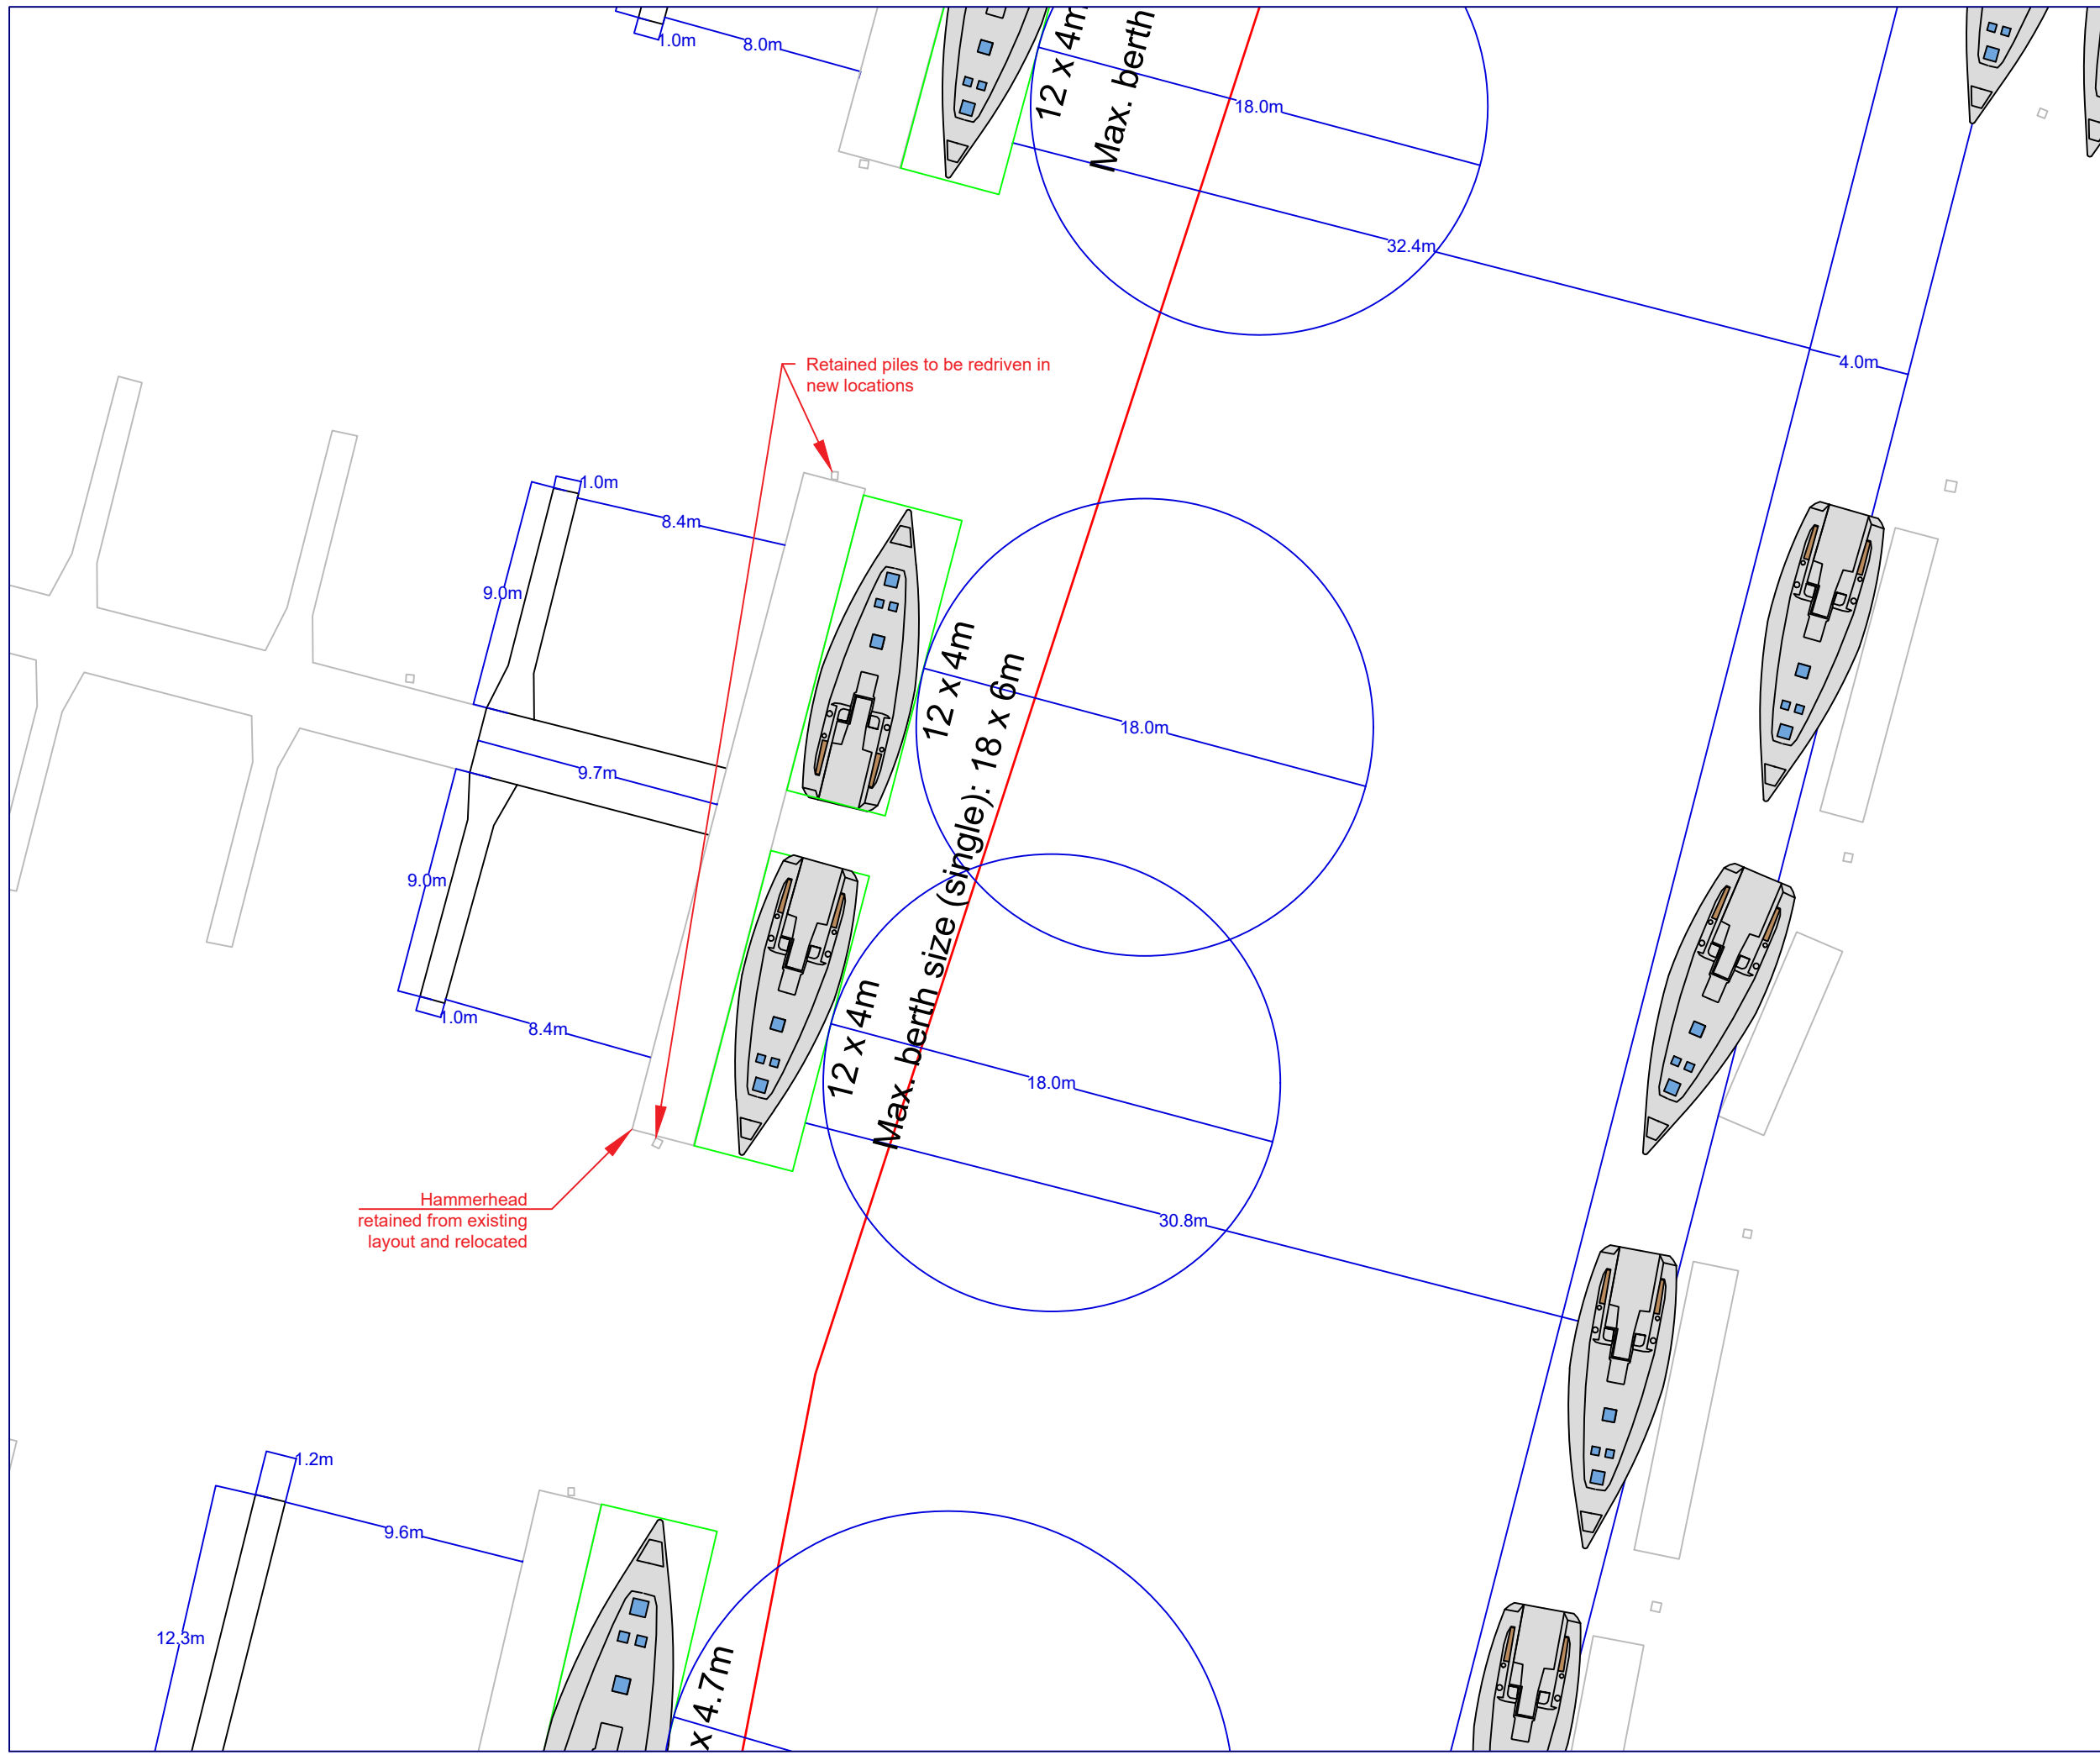

PROJECT
 Hamble Point Marina Pier Extension

TITLE
 Pier A & B Extension

REVISIONS

No.	DATE	DETAILS

DRAWN BY OW	CHECKED BY AB	SCALE 1:250 @ A3
DRAWING TYPE GA	DRAWING No.	REV No. 0

KEY

- Title boundary
- Pontoons - retained
- Pontoons - new

TITLE
 Pier C & D Extension

REVISIONS

No.	DATE	DETAILS

DRAWN BY OW	CHECKED BY AB	SCALE 1:250 @ A3
	DRAWING TYPE GA	DRAWING No. 0

Pile retained in original location from existing layout

New pile to be driven

PROJECT
 Hamble Point Marina Pier Extension

TITLE
 Pier E & F Extension

REVISIONS

No.	DATE	DETAILS

DRAWN BY OW	CHECKED BY AB	SCALE 1:250 @ A3
DRAWING TYPE GA	DRAWING No.	REV No. 0

KEY

- Title boundary
- Pontoons - retained
- Pontoons - new

TITLE
Pier G & H Extension

REVISIONS

No.	DATE	DETAILS

DRAWN BY OW	CHECKED BY AB	SCALE 1:250 @ A3
	DRAWING TYPE GA	DRAWING No. 0

KEY

	Title boundary
	Pontoons - retained
	Pontoons - new

MARINA DEVELOPMENTS LIMITED