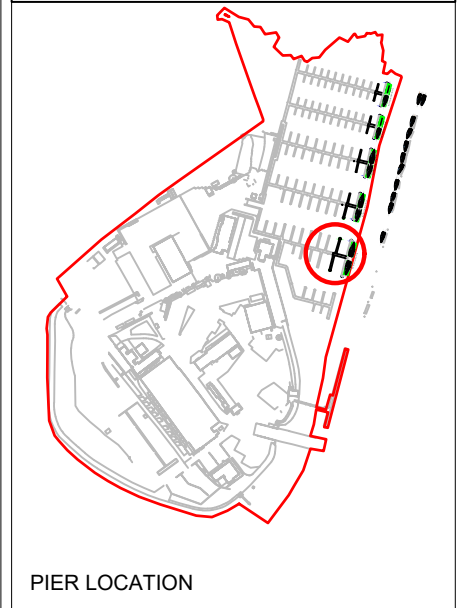

MARINA DEVELOPMENTS LIMITED

Marina Developments Ltd.
Outlook House
Hamble Point
School Lane
Hamble
Southampton
Hampshire
SO31 4NB
Telephone: 023 8045 0200
Fax: 023 8045 7154

PROJECT
Hamble Point Marina Pier Extension

TITLE
Pier A & B Extension

REVISIONS

No.	DATE	DETAILS

DRAWN BY OW	CHECKED BY AB	SCALE 1:250 @ A3
DRAWING TYPE GA	DRAWING No.	REV No. 0