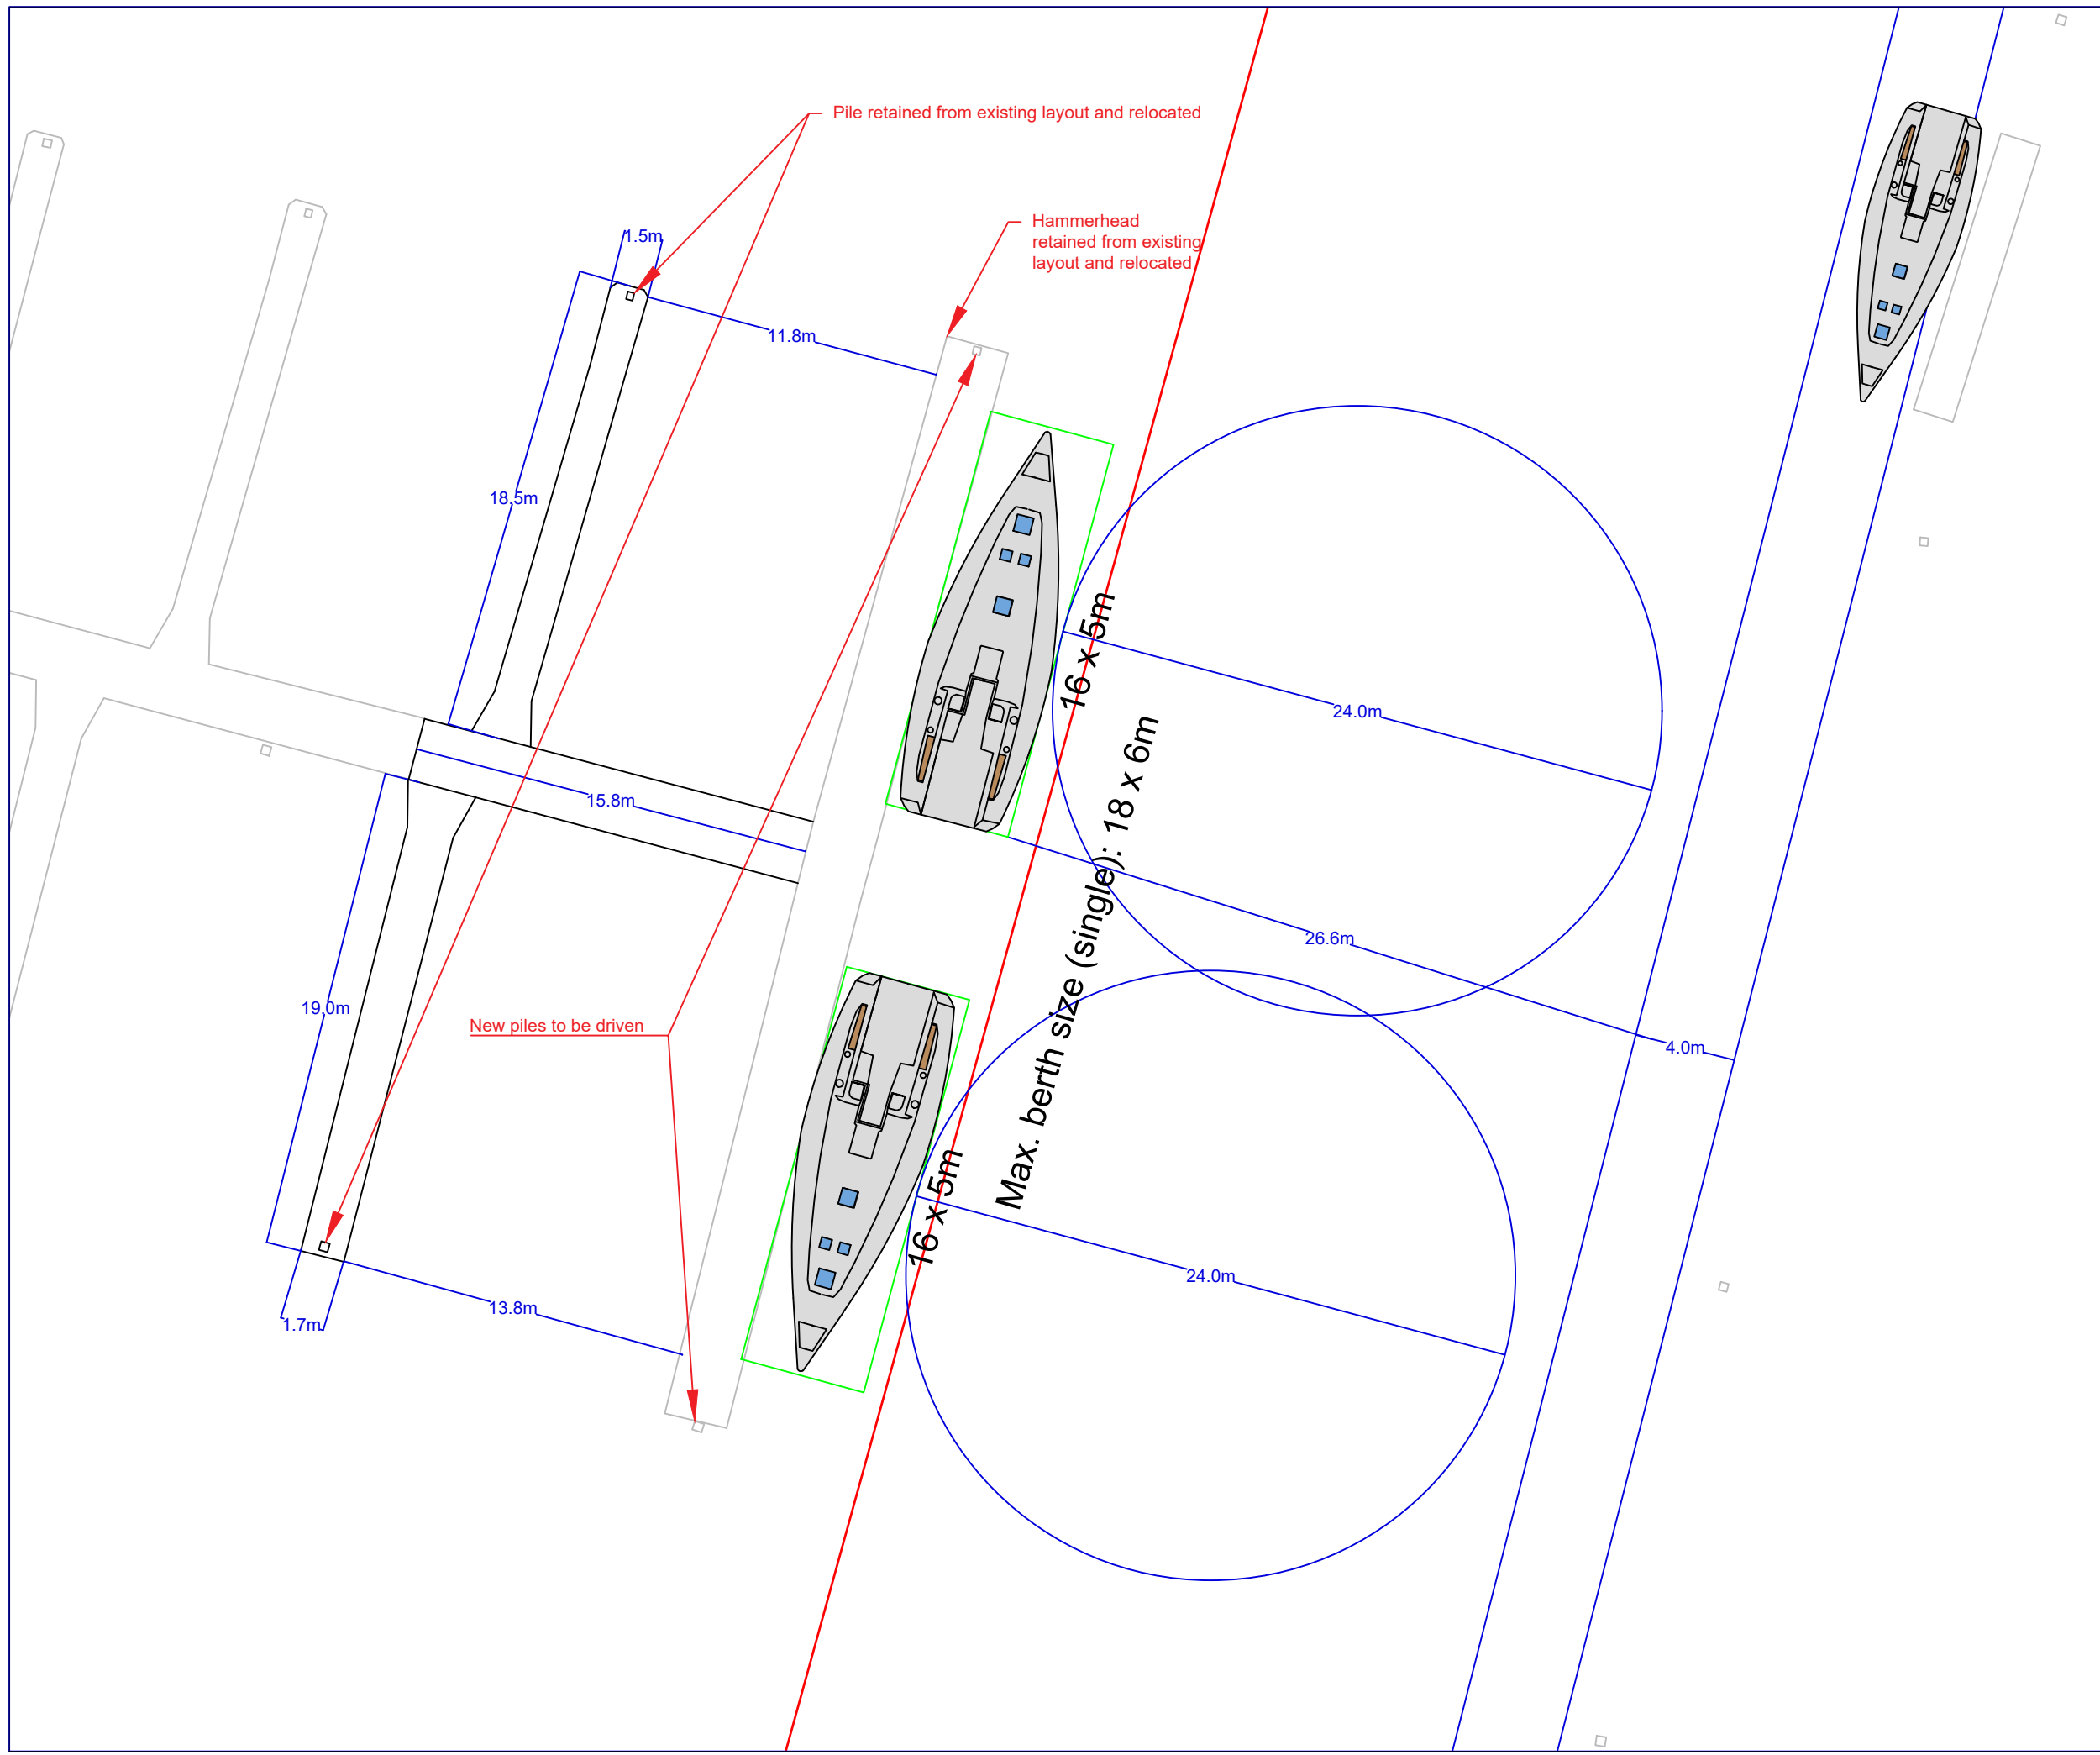

PROJECT
Hamble Point Marina Pier Extension

TITLE
**Site Layout
 Existing and Proposed Layouts**

REVISIONS			
No.	DATE	DETAILS	

DRAWN BY OW	CHECKED BY AB	SCALE 1:1250 @ A3	
	DRAWING TYPE GA	DRAWING No.	REV No. 0

PROJECT
 Hamble Point Marina Pier Extension

TITLE
 Pier A & B Extension

REVISIONS

No.	DATE	DETAILS

DRAWN BY OW	CHECKED BY AB	SCALE 1:250 @ A3
DRAWING TYPE GA	DRAWING No.	REV No. 0

KEY

- Title boundary
- Pontoons - retained
- Pontoons - new

TITLE
 Pier C & D Extension

REVISIONS

No.	DATE	DETAILS

DRAWN BY OW	CHECKED BY AB	SCALE 1:250 @ A3
	DRAWING TYPE GA	DRAWING No. 0

Pile retained in original location from existing layout

New pile to be driven

PROJECT
 Hamble Point Marina Pier Extension

TITLE
 Pier E & F Extension

REVISIONS

No.	DATE	DETAILS

DRAWN BY OW	CHECKED BY AB	SCALE 1:250 @ A3
DRAWING TYPE GA	DRAWING No.	REV No. 0

KEY

- Title boundary
- Pontoons - retained
- Pontoons - new