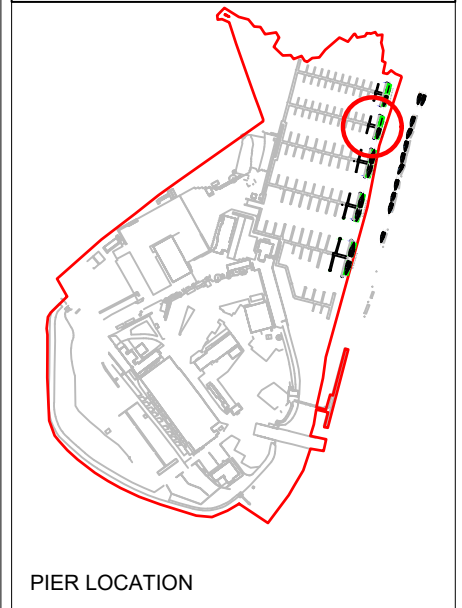

PROJECT
 Hamble Point Marina Pier Extension

TITLE
 Pier E & F Extension

REVISIONS

No.	DATE	DETAILS

DRAWN BY OW	CHECKED BY AB	SCALE 1:250 @ A3
DRAWING TYPE GA	DRAWING No.	REV No. 0

KEY

- Title boundary
- Pontoons - retained
- Pontoons - new