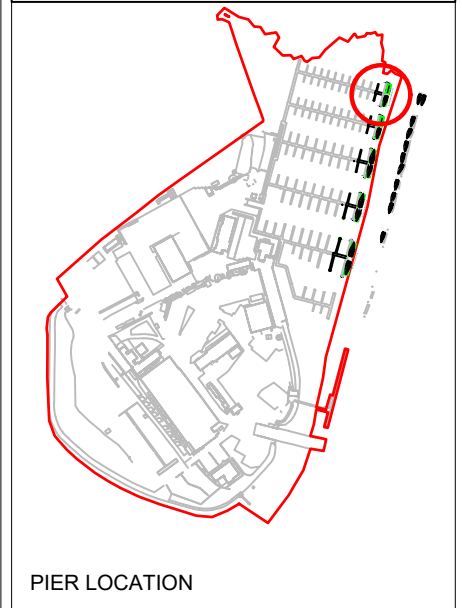

PROJECT
 Hamble Point Marina Pier Extension

TITLE
 Pier E & F Extension

REVISIONS

No.	DATE	DETAILS

DRAWN BY OW	CHECKED BY AB	SCALE 1:250 @ A3
DRAWING TYPE GA	DRAWING No.	REV No. 0

KEY

- Title boundary
- Pontoons - retained
- Pontoons - new

TITLE
Pier G & H Extension

REVISIONS

No.	DATE	DETAILS

DRAWN BY OW	CHECKED BY AB	SCALE 1:250 @ A3
	DRAWING TYPE GA	DRAWING No. 0

KEY

	Title boundary
	Pontoons - retained
	Pontoons - new

MARINA DEVELOPMENTS LIMITED