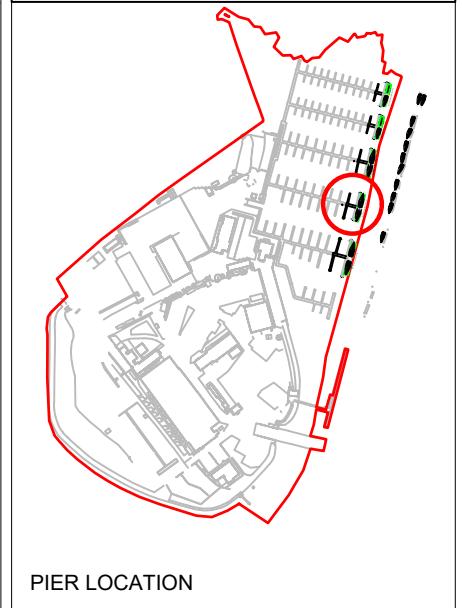

PROJECT
Hamble Point Marina Pier Extension

TITLE
**Site Layout
 Existing and Proposed Layouts**

REVISIONS			
No.	DATE	DETAILS	

DRAWN BY OW	CHECKED BY AB	SCALE 1:1250 @ A3	
	DRAWING TYPE GA	DRAWING No.	REV No. 0

PROJECT
 Hamble Point Marina Pier Extension

TITLE
 Pier A & B Extension

REVISIONS

No.	DATE	DETAILS

DRAWN BY OW	CHECKED BY AB	SCALE 1:250 @ A3
DRAWING TYPE GA	DRAWING No.	REV No. 0

KEY

- Title boundary
- Pontoons - retained
- Pontoons - new

TITLE
 Pier C & D Extension

REVISIONS

No.	DATE	DETAILS

DRAWN BY OW	CHECKED BY AB	SCALE 1:250 @ A3
	DRAWING TYPE GA	DRAWING No. 0

Pile retained in original location from existing layout

New pile to be driven