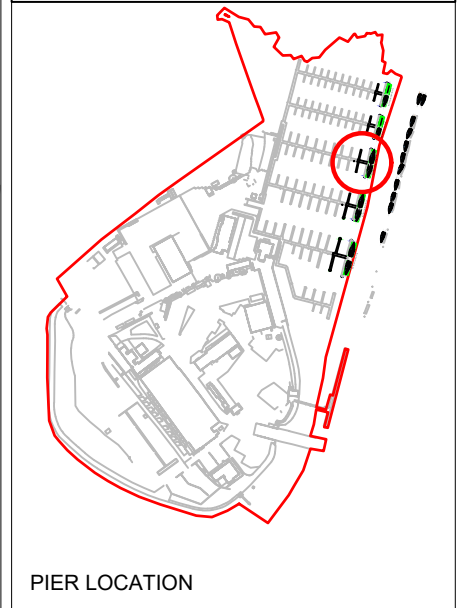

MARINA DEVELOPMENTS LIMITED

Marina Developments Ltd.
Outlook House
Hamble Point
School Lane
Hamble
Southampton
Hampshire
SO31 4NB
Telephone: 023 8045 0200
Fax: 023 8045 7154

PROJECT
Hamble Point Marina Pier Extension

TITLE
Pier E & F Extension

REVISIONS

No.	DATE	DETAILS

DRAWN BY OW	CHECKED BY AB	SCALE 1:250 @ A3
DRAWING TYPE GA	DRAWING No.	REV No. 0