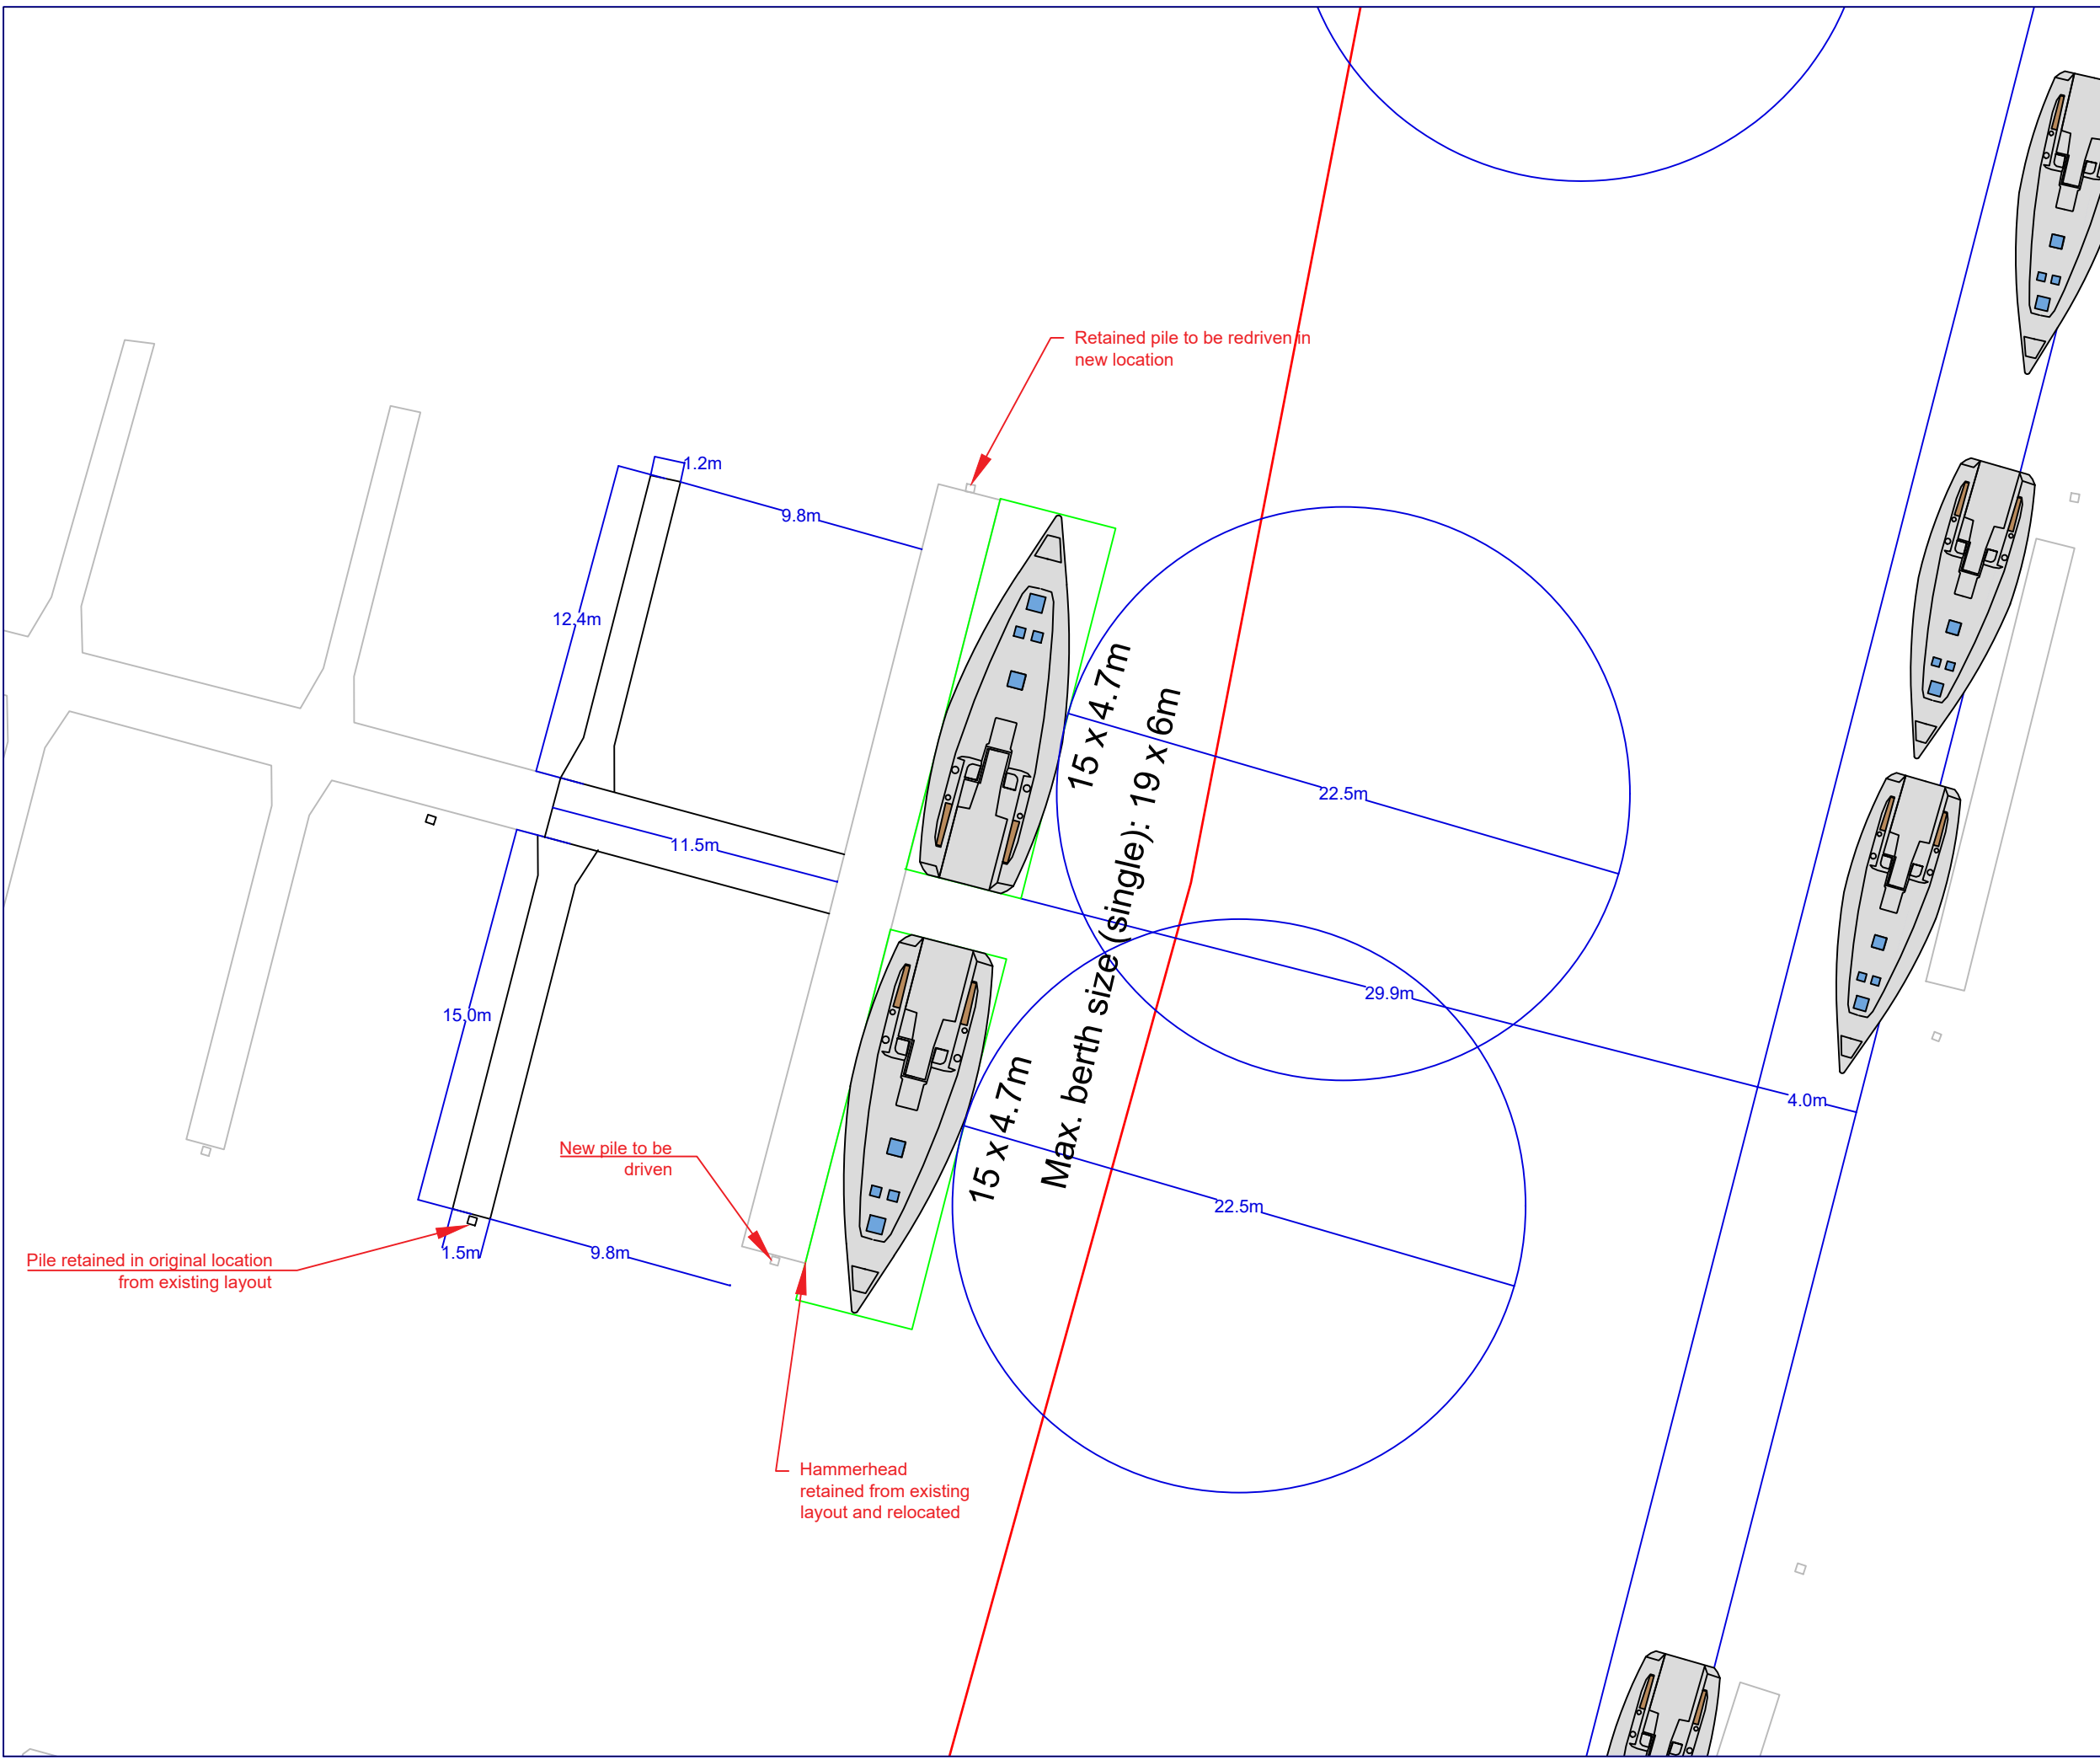

PROJECT
Hamble Point Marina Pier Extension

TITLE
**Site Layout
 Existing and Proposed Layouts**

REVISIONS			
No.	DATE	DETAILS	

DRAWN BY OW	CHECKED BY AB	SCALE 1:1250 @ A3	
	DRAWING TYPE GA	DRAWING No.	REV No. 0

PROJECT
 Hamble Point Marina Pier Extension

TITLE
 Pier A & B Extension

REVISIONS

No.	DATE	DETAILS

DRAWN BY OW	CHECKED BY AB	SCALE 1:250 @ A3
DRAWING TYPE GA	DRAWING No.	REV No. 0

KEY

- Title boundary
- Pontoons - retained
- Pontoons - new

TITLE
 Pier C & D Extension

REVISIONS

No.	DATE	DETAILS

DRAWN BY OW	CHECKED BY AB	SCALE 1:250 @ A3
	DRAWING TYPE GA	DRAWING No. 0

Pile retained in original location from existing layout

New pile to be driven

PROJECT
 Hamble Point Marina Pier Extension

TITLE
 Pier E & F Extension

REVISIONS

No.	DATE	DETAILS

DRAWN BY OW	CHECKED BY AB	SCALE 1:250 @ A3
DRAWING TYPE GA	DRAWING No.	REV No. 0

KEY

- Title boundary
- Pontoons - retained
- Pontoons - new