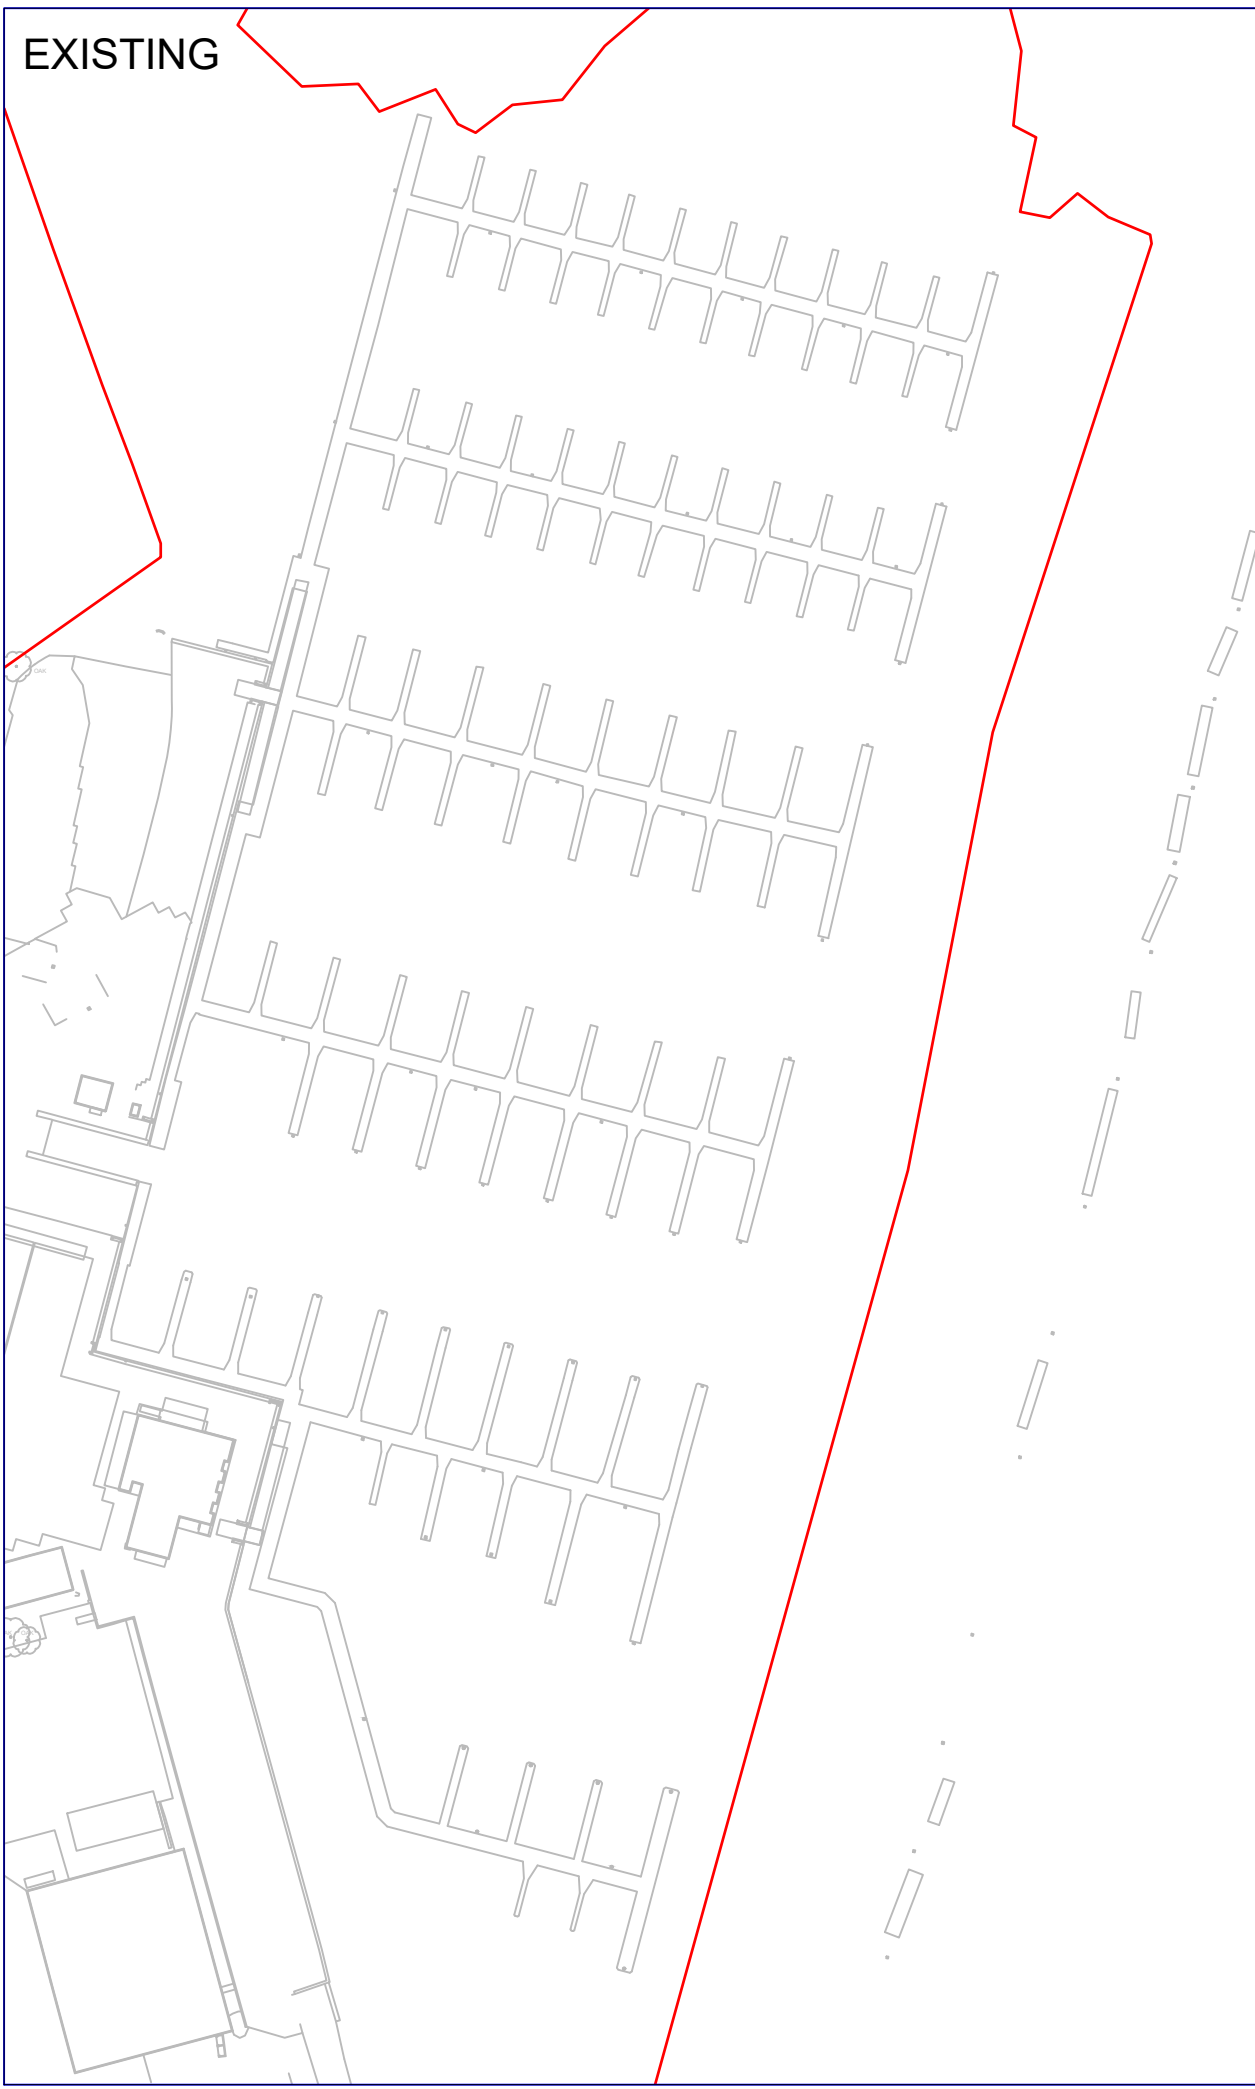

EXISTING

PROPOSED

KEY	
	Title boundary
	Pontoons - retained
	Pontoons - new
	Piles - retained & relocated
	Piles - new

MARINA DEVELOPMENTS LIMITED

Marina Developments Ltd.
Outlook House
Hamble Point
School Lane
Hamble
Southampton
Hampshire
SO31 4NB
Telephone: 023 8045 0200
Fax: 023 8045 7154

PROJECT
Hamble Point Marina Pier Extension

TITLE
**Site Layout
Existing and Proposed Layouts**

REVISIONS			
No.	DATE	DETAILS	

DRAWN BY OW	CHECKED BY AB	SCALE 1:1250 @ A3	
	DRAWING TYPE GA	DRAWING No.	REV No. 0