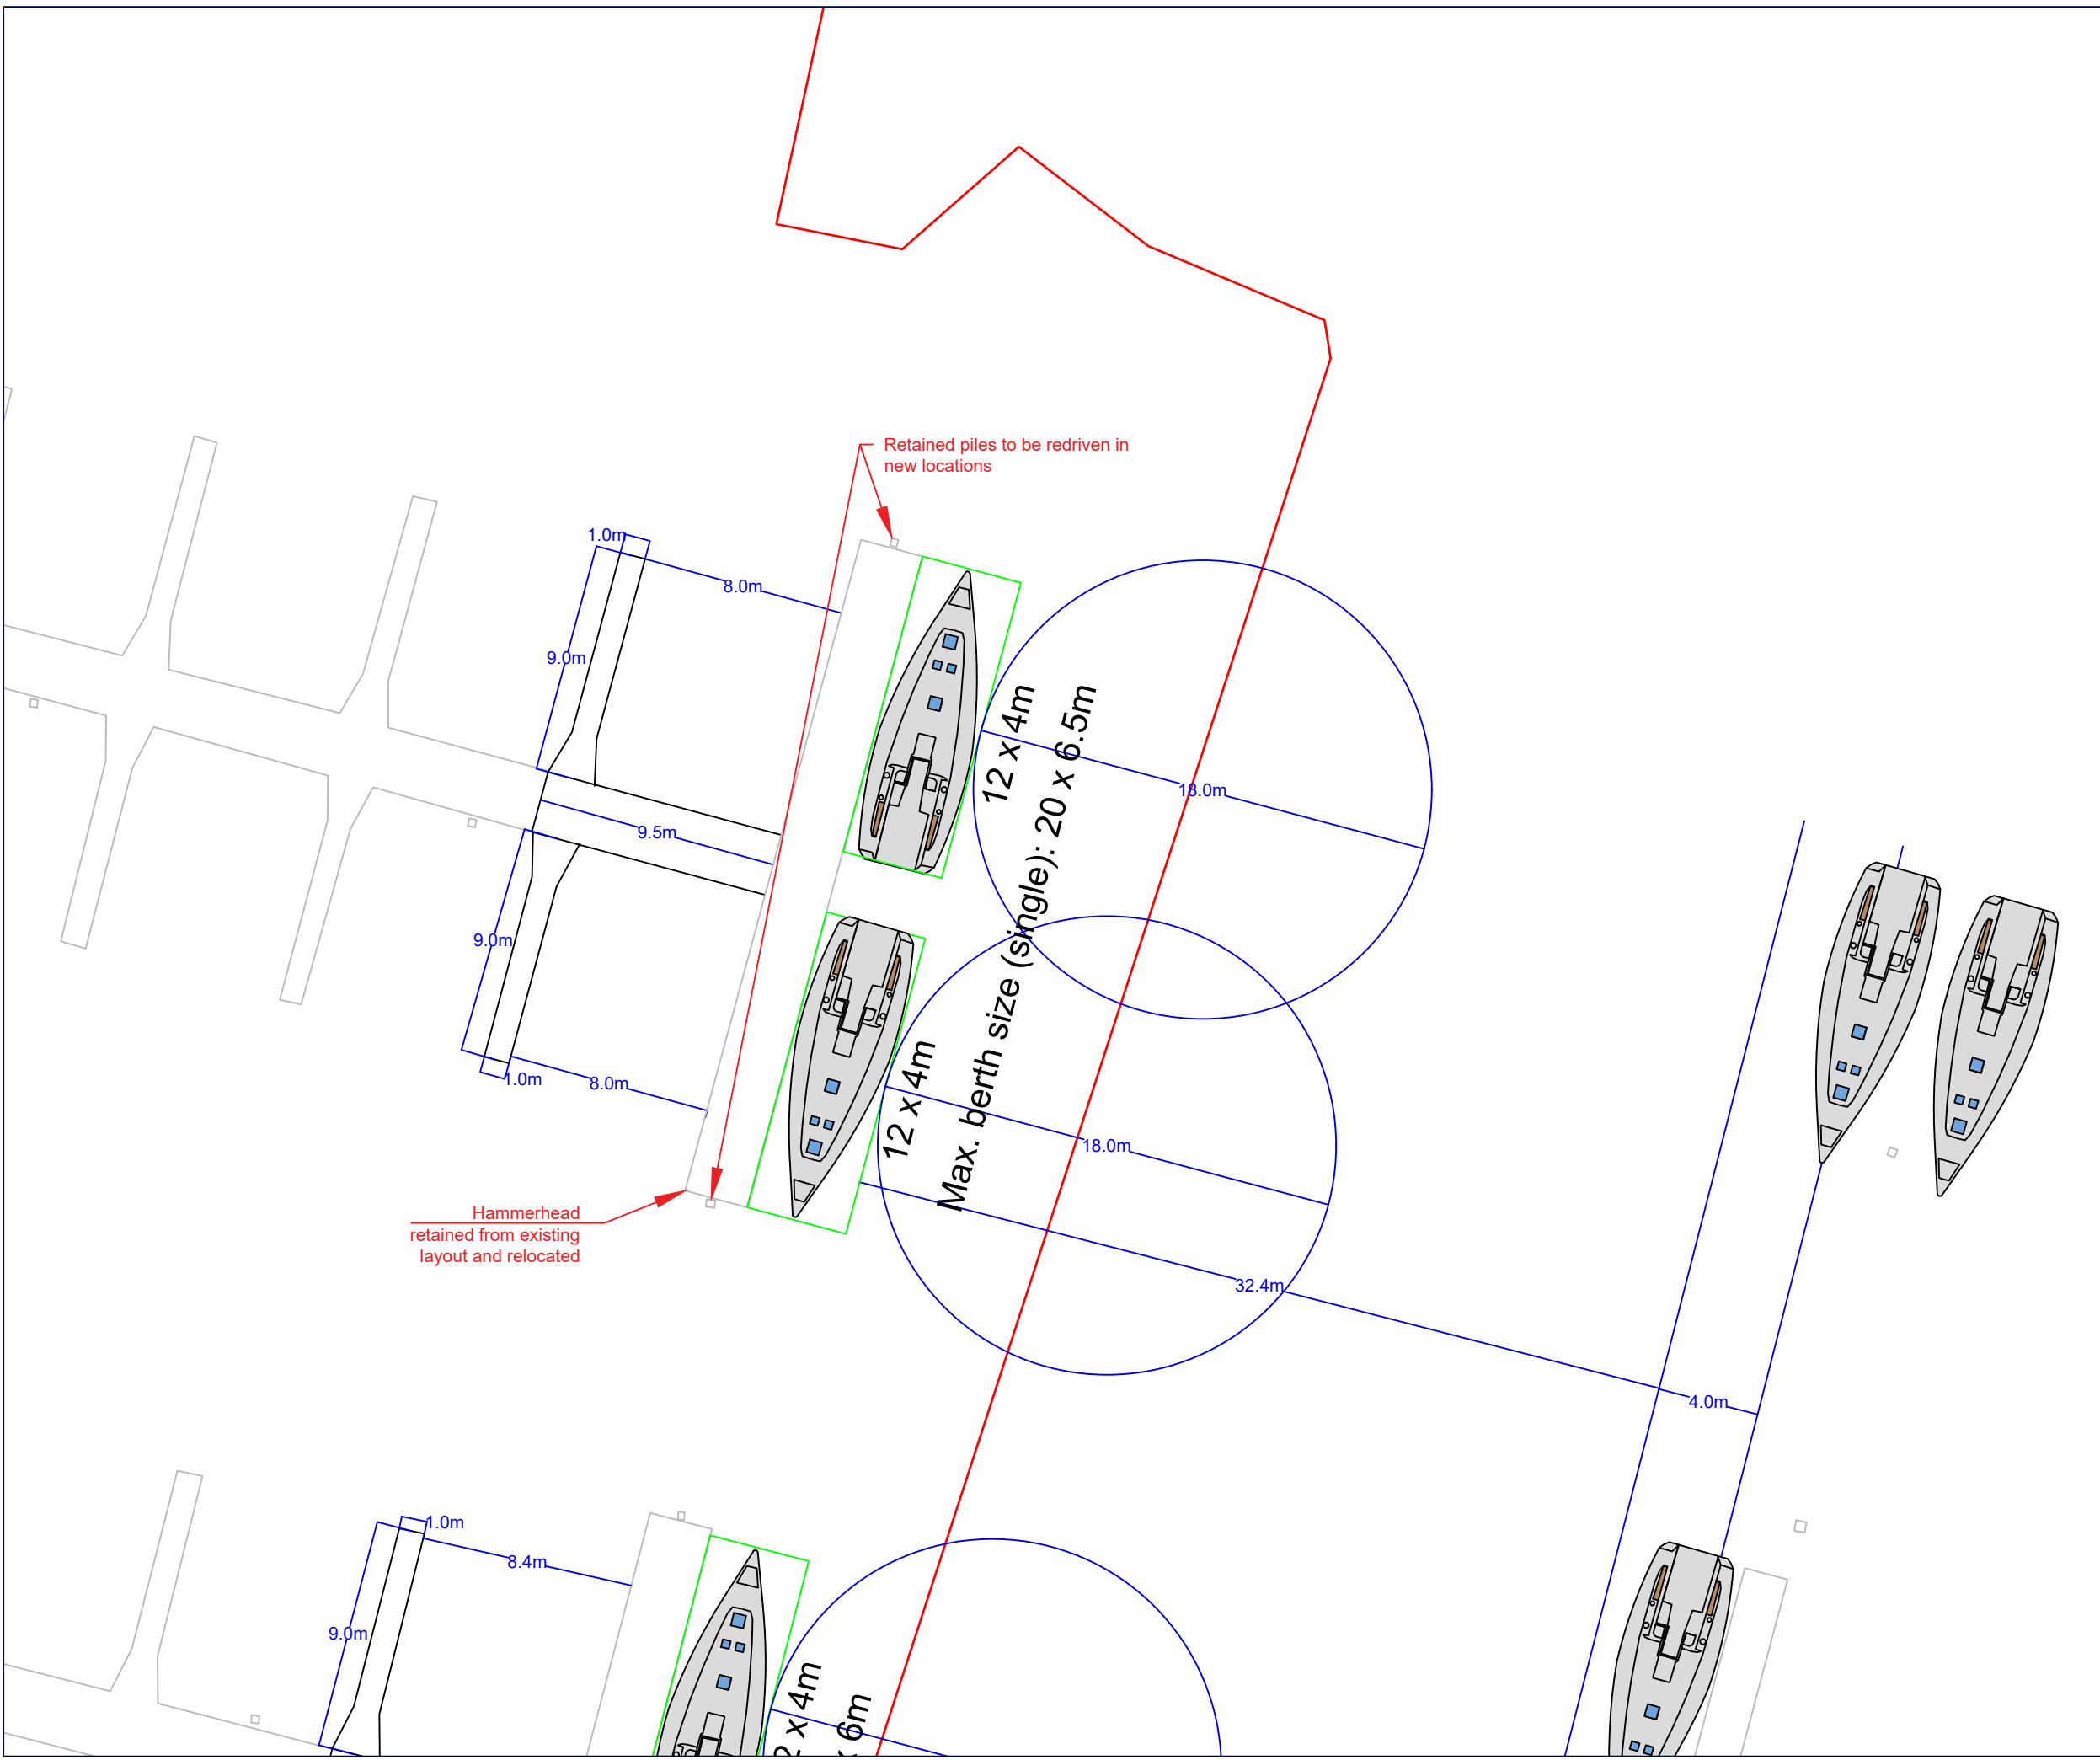

PROJECT
Hamble Point Marina Pier Extension

TITLE
**Site Layout
 Existing and Proposed Layouts**

REVISIONS			
No.	DATE	DETAILS	

DRAWN BY OW	CHECKED BY AB	SCALE 1:1250 @ A3	
	DRAWING TYPE GA	DRAWING No.	REV No. 0

TITLE
 Pier C & D Extension

REVISIONS

No.	DATE	DETAILS

DRAWN BY OW	CHECKED BY AB	SCALE 1:250 @ A3
	DRAWING TYPE GA	DRAWING No. 0

Pile retained in original location from existing layout

New pile to be driven

PROJECT
 Hamble Point Marina Pier Extension

TITLE
 Pier E & F Extension

REVISIONS

No.	DATE	DETAILS

DRAWN BY OW	CHECKED BY AB	SCALE 1:250 @ A3
DRAWING TYPE GA	DRAWING No.	REV No. 0

KEY

- Title boundary
- Pontoons - retained
- Pontoons - new

TITLE
Pier G & H Extension

REVISIONS

No.	DATE	DETAILS

DRAWN BY OW	CHECKED BY AB	SCALE 1:250 @ A3
	DRAWING TYPE GA	DRAWING No. 0

KEY

	Title boundary
	Pontoons - retained
	Pontoons - new

MARINA DEVELOPMENTS LIMITED