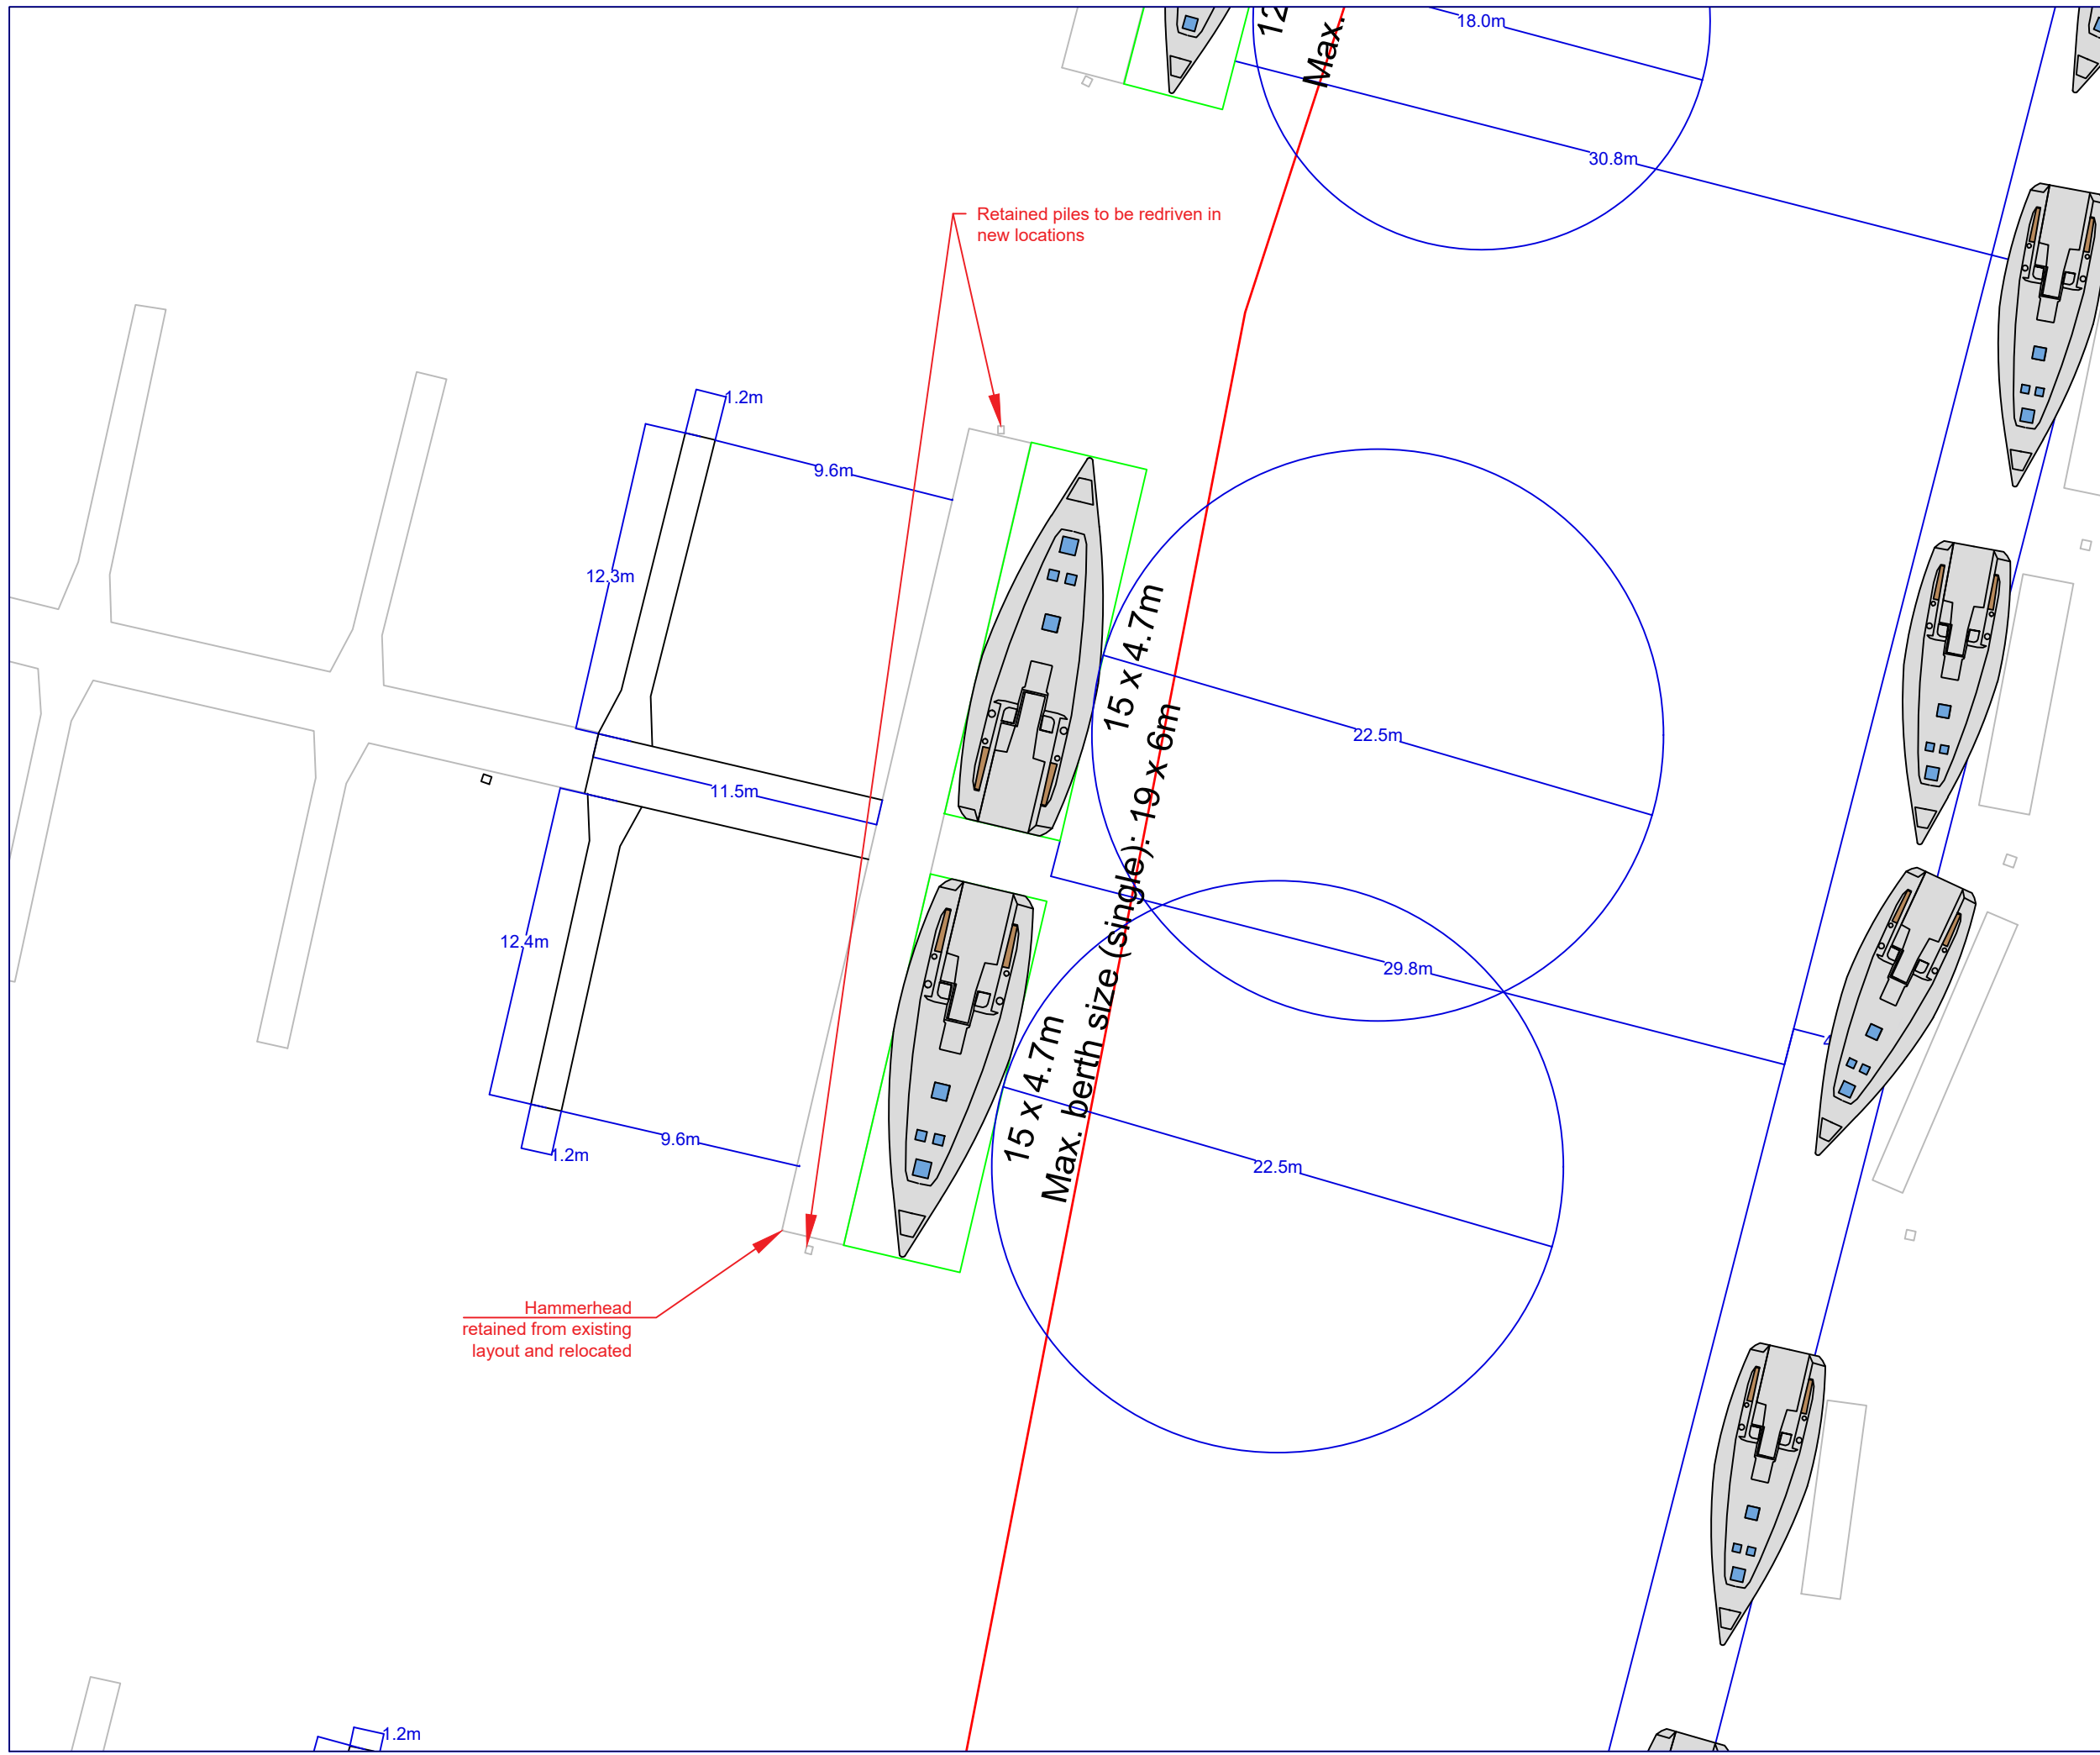

KEY

	Title boundary
	Pontoons - retained
	Pontoons - new